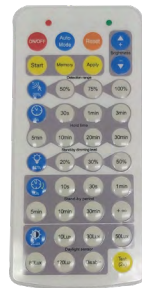

RENO-REMOTE-H-ECO