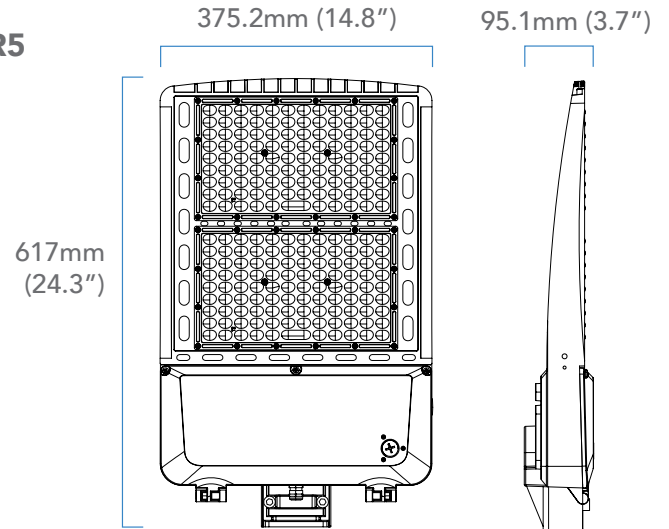

## DIMENSIONS

**R1/R2**

**R4**

**R3**

**R5**

## MOUNTING OPTIONS

Slip Fitter Mount

Pole Mount

Trunnion Mount